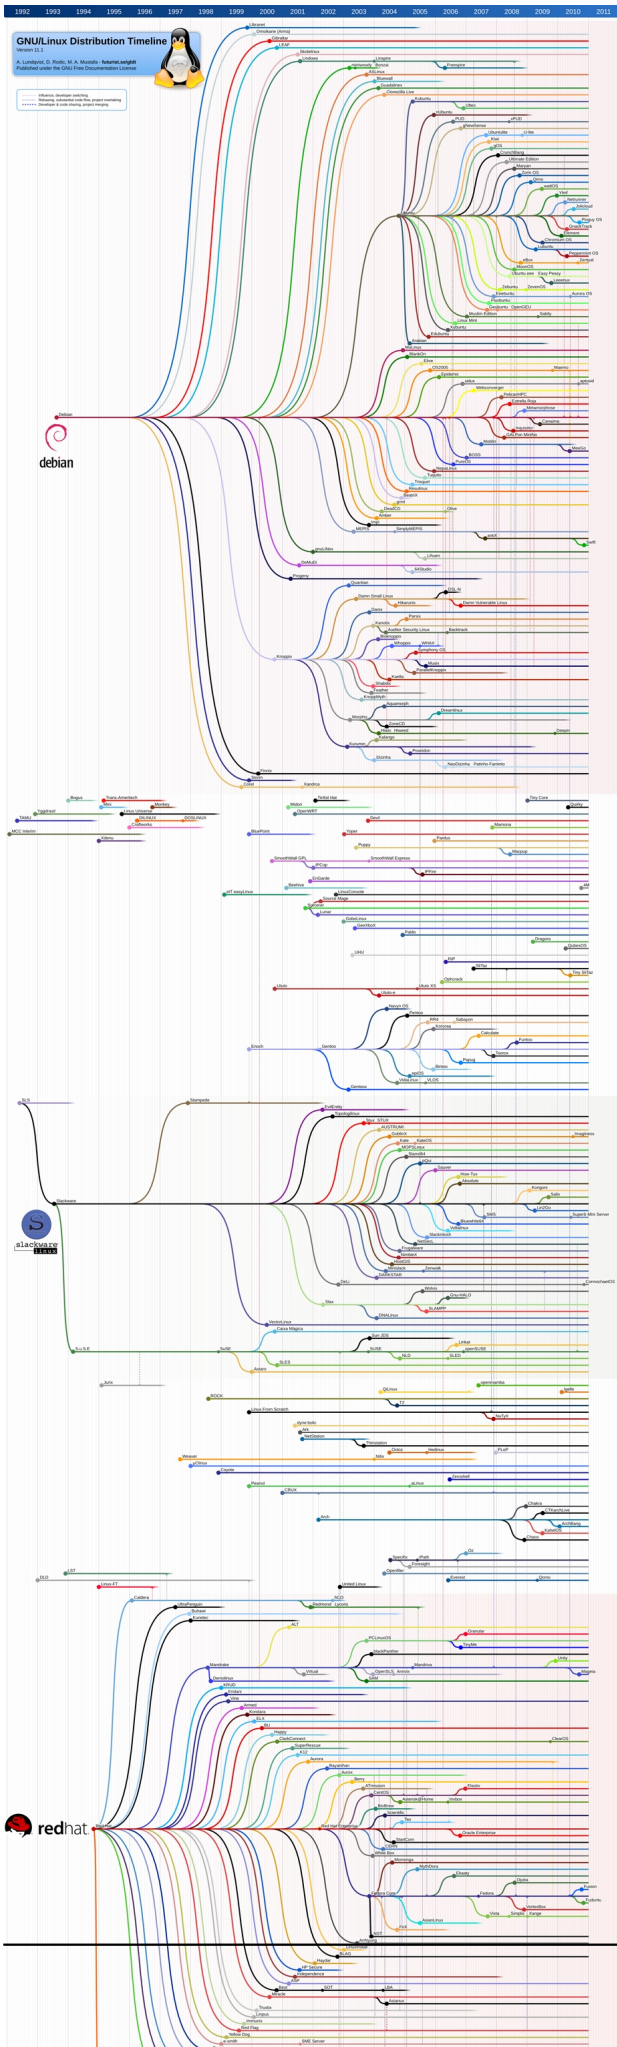

Linux Evolution Chart - Fedora Linux - Zio Inc.

Last Updated Thursday, 20 January 2011 15:03

Share: [View Size Chart](#), [chart](#)